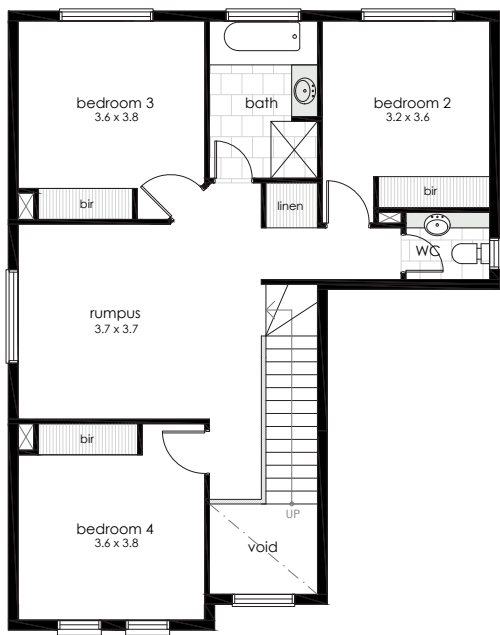

# AMELIA

4 2.5 2

## DIMENSIONS

Living (lower)	114.2
Living (upper)	90.6
Garage	40.4
Porch	2.9
<b>Total area</b>	<b>248.1m<sup>2</sup></b>
House width	15.61
House length	12.07

All facade images are for illustrative purposes only. Materials, colours and inclusions may vary.